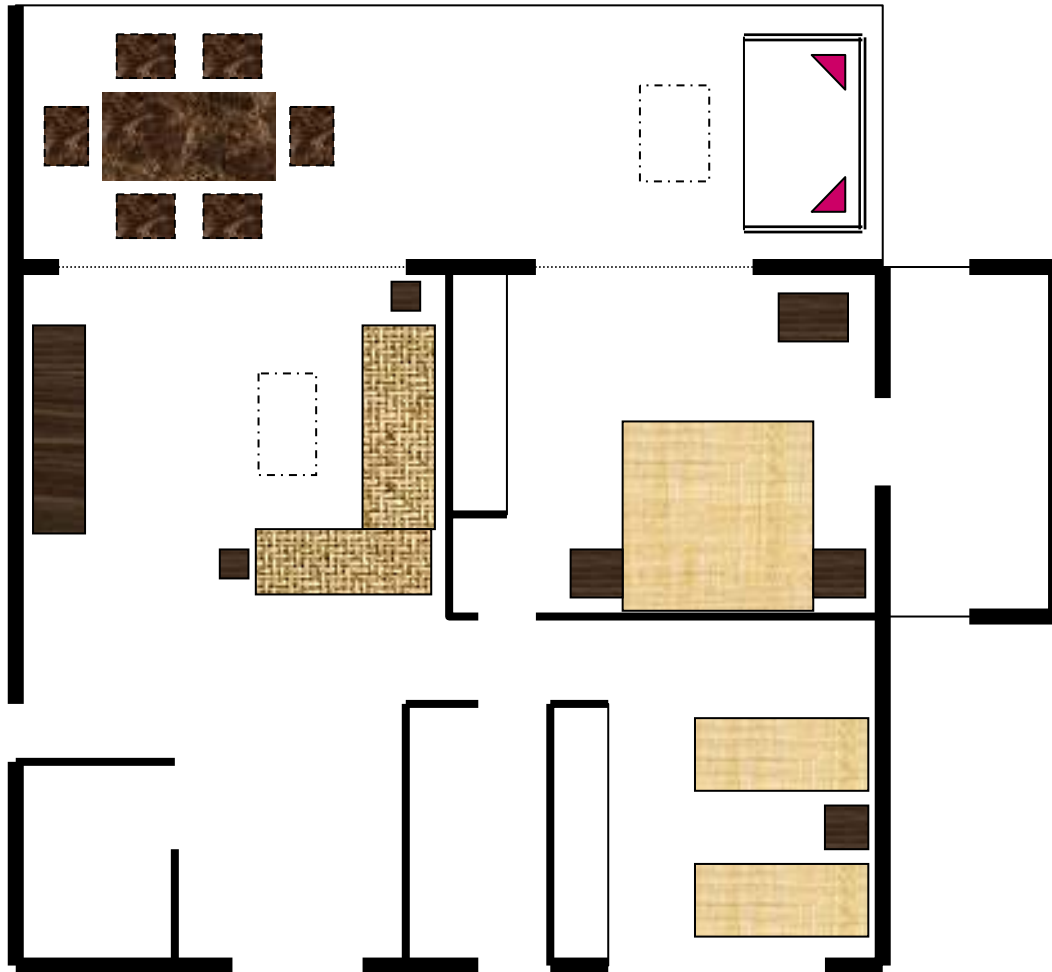

Two Bedroom

Living Room:

- 1 Sofa Set
- 2 Side Table
- 1 Coffee Table
- 1 TV Cabinet
- 1 TV 25" and DVD
- 1 Lamp
- 2 Oil Prints
- Blinds
- Asian Accessories

Veranda:

- 1 Teak Dining Table
- 6 Teak Dining Chairs
- 1 Teak Daybed
- 1 Teak Table
- Asian Accessories

Master Bedroom: Bedroom 2:

- 1 King Bed
- 1 Headboard
- 2 Bedside Tables
- 2 Lamps
- 1 TV Cabinet
- 1 TV 21"
- 1 Dressing Stool
- 1 Oil Print
- 1 Electronic Safe
- 1 Linen Pack
- Blinds
- Asian Accessories

- 2 Single Beds
- 2 Headboards
- 1 Bedside Table
- 1 Lamp
- 1 Linen Pack
- 1 Dressing Stool
- 1 Oil Print
- Blinds
- Asian Accessories

Bathroom 1&2:

- 8 Hand Towels
- 8 Bath Towels
- 8 Face Cloths
- 8 Pool Towels
- Bath Accessories